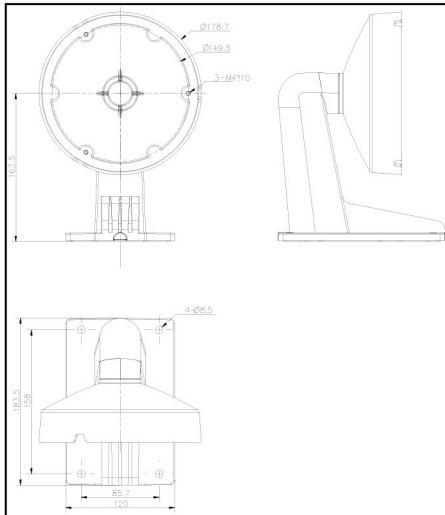

MAGIC VISION

Bracket Wall Mount (Dome)

Features:

- Aluminum alloy material with surface spray treatment
- Waterproof design
- Design of cap is for convenient wiring

Dimension:

Parameter:

Model	Bracket Wall Mount (Dome)
Parameters	Wall Mount Bracket for Dome Camera
Appearance	Hikvision White
Material	Aluminum Alloy
Dimension	250×178×82.5mm
Weight	1105g

Notice:

- The bracket should be installed on flat wall
- Waterproof rubber is necessary for outdoor application
- The wall must be capable of supporting over 3 times as much as the total weight of the camera and the mount.
- The maximum load capacity of the bracket is **4.5KG**